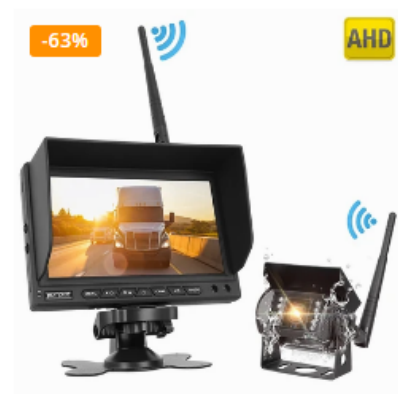

Up to 63% off backup camera

Backup camera is a special type of video camera that is produced specifically for the purpose of making reverse easier and lessening the risk of accidents while parking. It can offer a driver a way to see their blind spot, no matter how dark it is or what the weather is like.

Normally, backup camera has 4 features to increase driving safety, including night vision, view angle, IP rating and park line making. There are wireless and wired backup cameras. Wireless backup camera comes with a wireless camera, which is easier to install. Wired systems are more stable and less prone to interference .

Pumpkin is doing a [backup camera clearance](#) now, the discount is up to 63% off. They have all the features to increase driving safety.

CLEARANCE

SORT BY: FEATURED ▾

CAR STEREO ACCESSORIES

IP68 Mirror Dash Cam Front And Rear 1080P+ 720P, 5" IPS Touch Screen Dual Camera With Superio...

\$29.99 ~~\$79.99~~

CAR STEREO ACCESSORIES

5 Inches IPS Touch Screen Car Dual Dash Camera (Front Cam+Backup Cam)

\$49.99 ~~\$99.99~~

CAR STEREO ACCESSORIES

AHD Backup Camera With 7" LCD TFT Monitor, Wireless Camera Built-In CMOS Sensor & Wide View Angle...