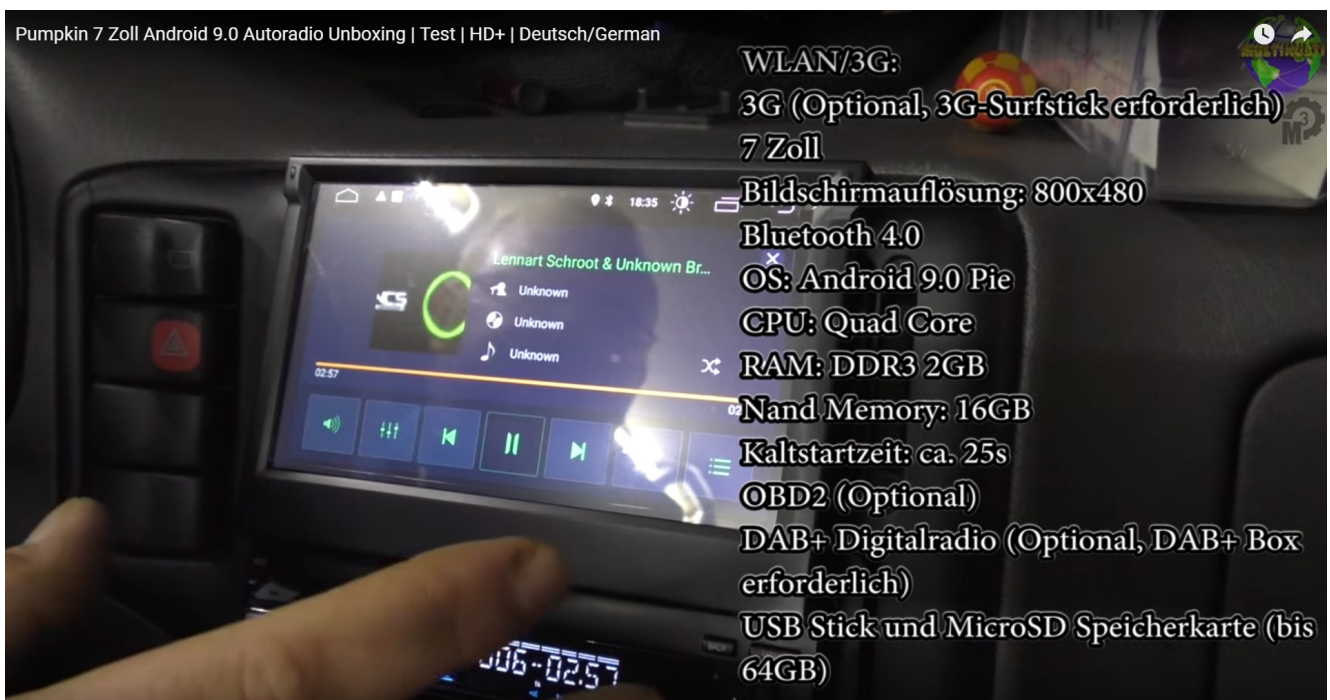

10. In the menu, you can see and set the WiFi/ Internet, auto settings, apps & notifications, storage, RAM, users and accounts, Google account and system, etc.

11. You can end all the apps once like mobile phones close everything.

12. We all know that watching movies while driving is forbidden, but it can fade in up and then the movie will run up there but the whole menu will have it. It's pretty awesome.

[Flip out car stereo is a good choice for your car](https://blog.autopumpkin.com/wp-content/uploads/2019/12/Install-PUMPKIN-AA0341B-xmas.mp4)

<https://blog.autopumpkin.com/wp-content/uploads/2019/12/Install-PUMPKIN-AA0341B-xmas.mp4>

Flip out car stereos look pretty similar to single din car stereos. But flip out receivers are equipped with a touch