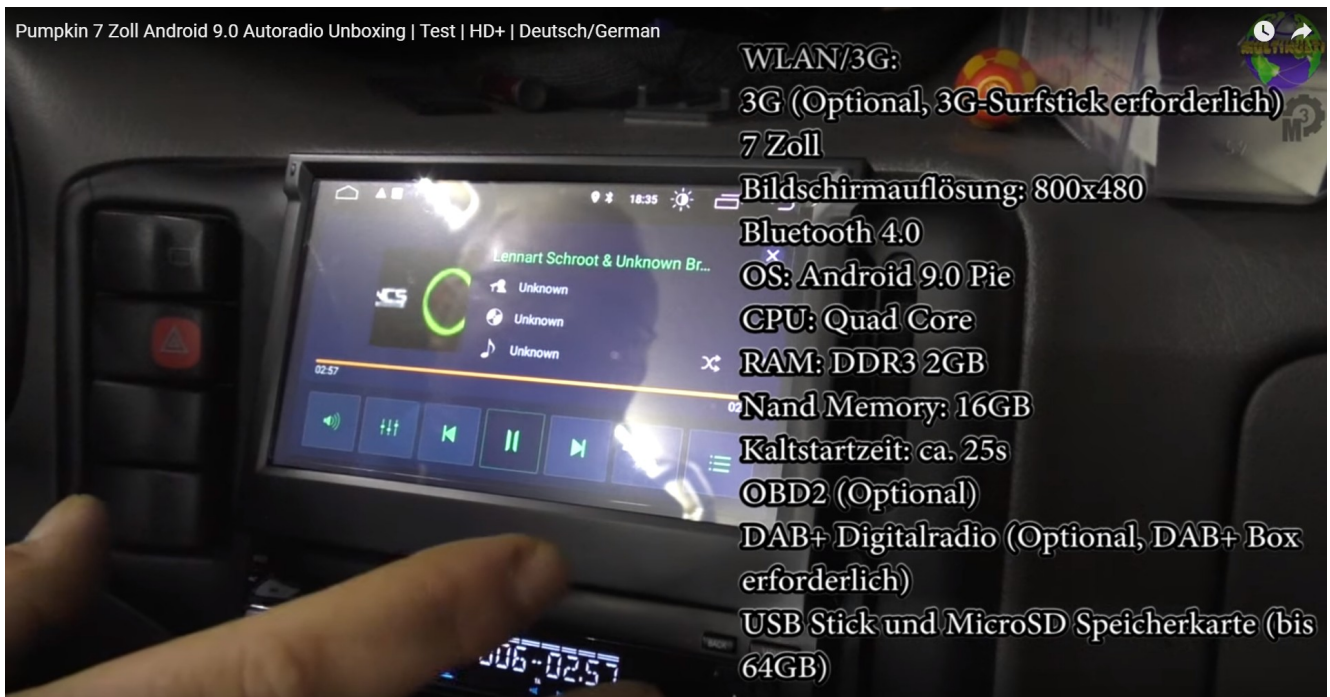

10. In the menu, you can see and set the WiFi/ Internet, auto settings, apps & notifications, storage, RAM, users and accounts, Google account and system, etc.

11. You can end all the apps once like mobile phones close everything.

12. We all know that watching movies while driving is forbidden, but it can fade in up and then the movie will run up there but the whole menu will have it. It's pretty awesome.

[Flip out car stereo is a good choice for your car](https://blog.autopumpkin.com/wp-content/uploads/2019/12/Install-PUMPKIN-AA0341B-xmas.mp4)

<https://blog.autopumpkin.com/wp-content/uploads/2019/12/Install-PUMPKIN-AA0341B-xmas.mp4>

Flip out car stereos look pretty similar to single din car stereos. But flip out receivers are equipped with a touch