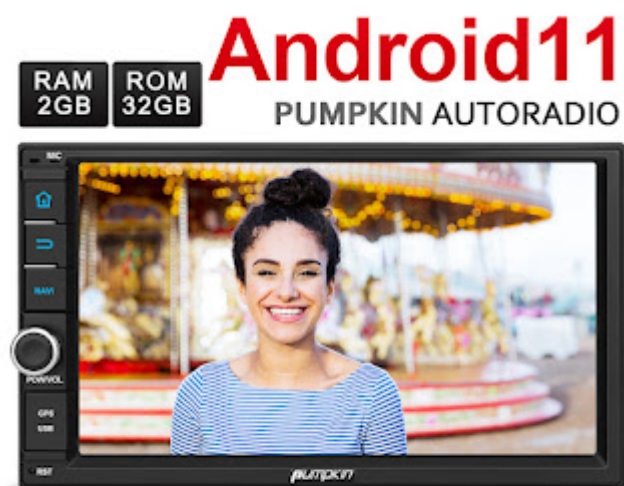

Pumpkin Latest Android 11 Car Stereo - Shop Low Prices & Top Brands

□Android 11 Car Radio□Fits for All Universal 2Din Cars. The Latest Android operation system, 4-Quad Core,2GB RAM and 32GB flash memory, ensure smooth operation and faster response. Capacitive touch screen with high resolution 1080P, larger and clearer screen.

□Phone Mirror Link Function□ This touch screen car radio support mirror link function of most of the phone , easily connect and sync your phone any content to the large screen.

□Bluetooth & FM Radio□Support hands-free calling, Phonebook calling records download, audio stream music. Built-in microphone, making your call more clear. radio with high-quality stereo, which can search channels in full-automatic ways, semiautomatic way and accurate adjustment way.