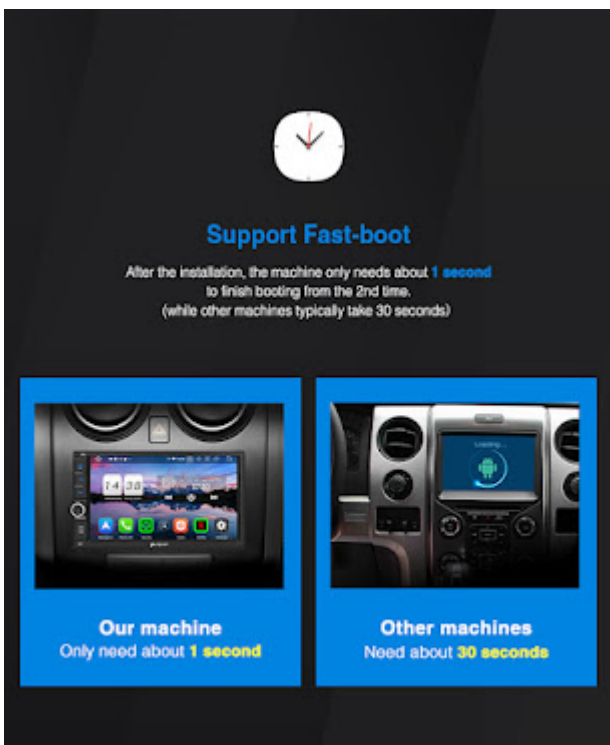

Android 11

The Latest Android operation system, Quad Core, ensure smooth operation and faster response.

WiFi & GPS Navigation

With wifi connected, you can download any App, use online map, watch online video. Steering Wheel Control.

Steering Wheel Control

Support steering wheel button study, more convenient to realize hands-free remote control.

Fast-boot

After the installation, this car stereo only need about 1 second to finish booting from the 2nd time. (Other car stereo typically take 30 seconds)