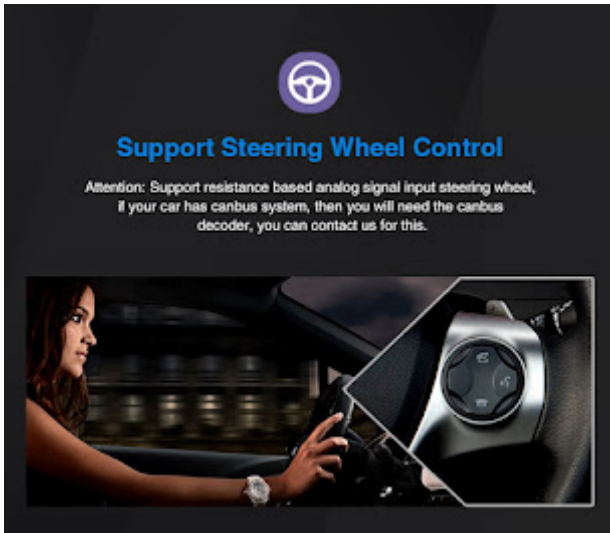

Android 11

The Latest Android operation system, Quad Core, ensure smooth operation and faster response.

WiFi & GPS Navigation

With wifi connected, you can download any App, use online map, watch online video. Steering Wheel Control.

Steering Wheel Control

Support steering wheel button study, more convenient to realize hands-free remote control.

Fast-boot

After the installation, this car stereo only need about 1 second to finish booting from the 2nd time. (Other car stereo typically take 30 seconds)