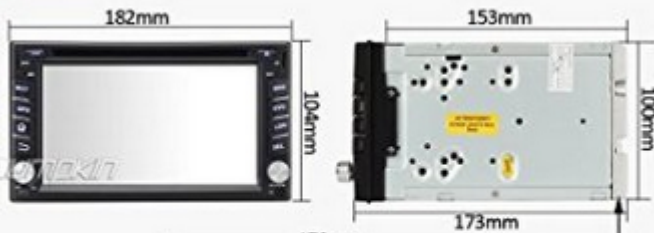

Fit the Radio