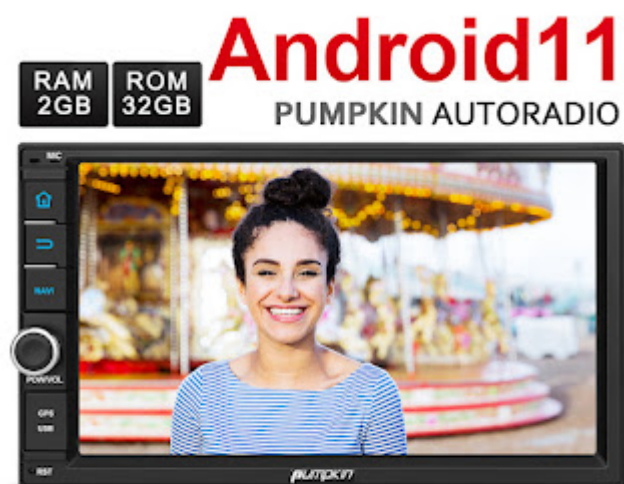

# Pumpkin Latest Android 11 Car Stereo - Shop Low Prices & Top Brands

□Android 11 Car Radio□Fits for All Universal 2Din Cars. The Latest Android operation system, 4-Quad Core,2GB RAM and 32GB flash memory, ensure smooth operation and faster response. Capacitive touch screen with high resolution 1080P, larger and clearer screen.

□Phone Mirror Link Function□ This touch screen car radio support mirror link function of most of the phone , easily connect and sync your phone any content to the large screen.

□Bluetooth & FM Radio□Support hands-free calling, Phonebook calling records download, audio stream music. Built-in microphone, making your call more clear. radio with high-quality stereo, which can search channels in full-automatic ways, semiautomatic way and accurate adjustment way.