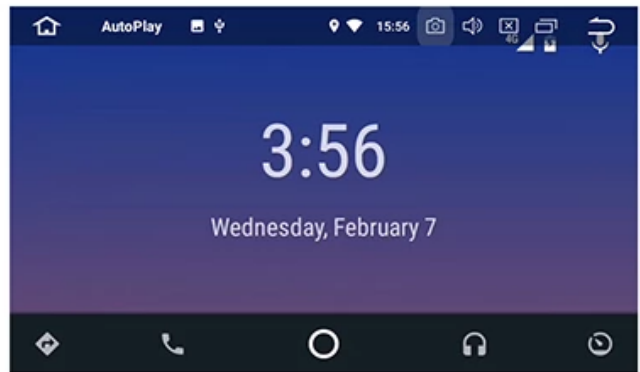

Android

[Pumpkin AutoPlay Dongle](#) possesses the features of Android Auto and CarPlay. It can support both Android and iOS systems. With Pumpkin AutoPlay Dongle, it is no need to have one more Android or iPhone dongle.