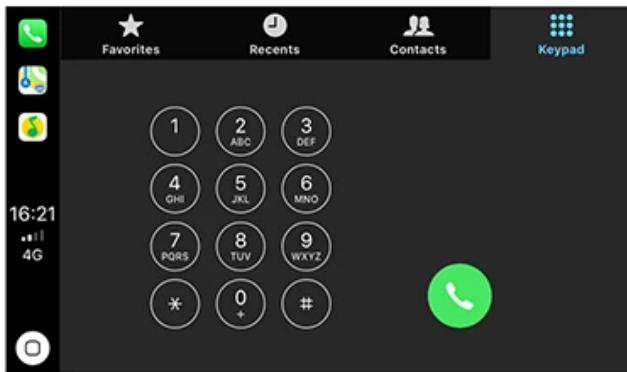

iPhone

Android

[Pumpkin AutoPlay Dongle](#) possesses the features of Android Auto and CarPlay. It can support both Android and iOS systems. With Pumpkin AutoPlay Dongle, it is no need to have one more Android or iPhone dongle.