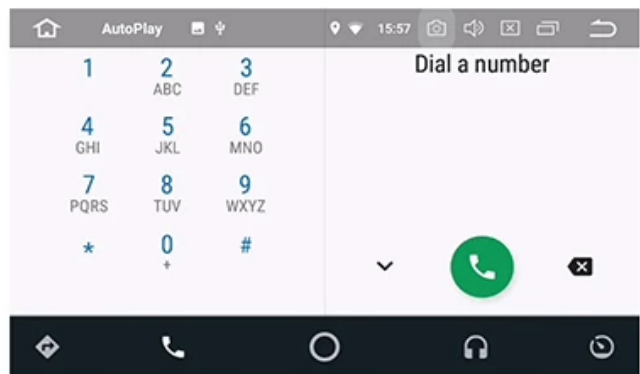

Android

[Pumpkin AutoPlay Dongle](#) possesses the features of Android Auto and CarPlay. It can support both Android and iOS systems. With Pumpkin AutoPlay Dongle, it is no need to have one more Android or iPhone dongle.