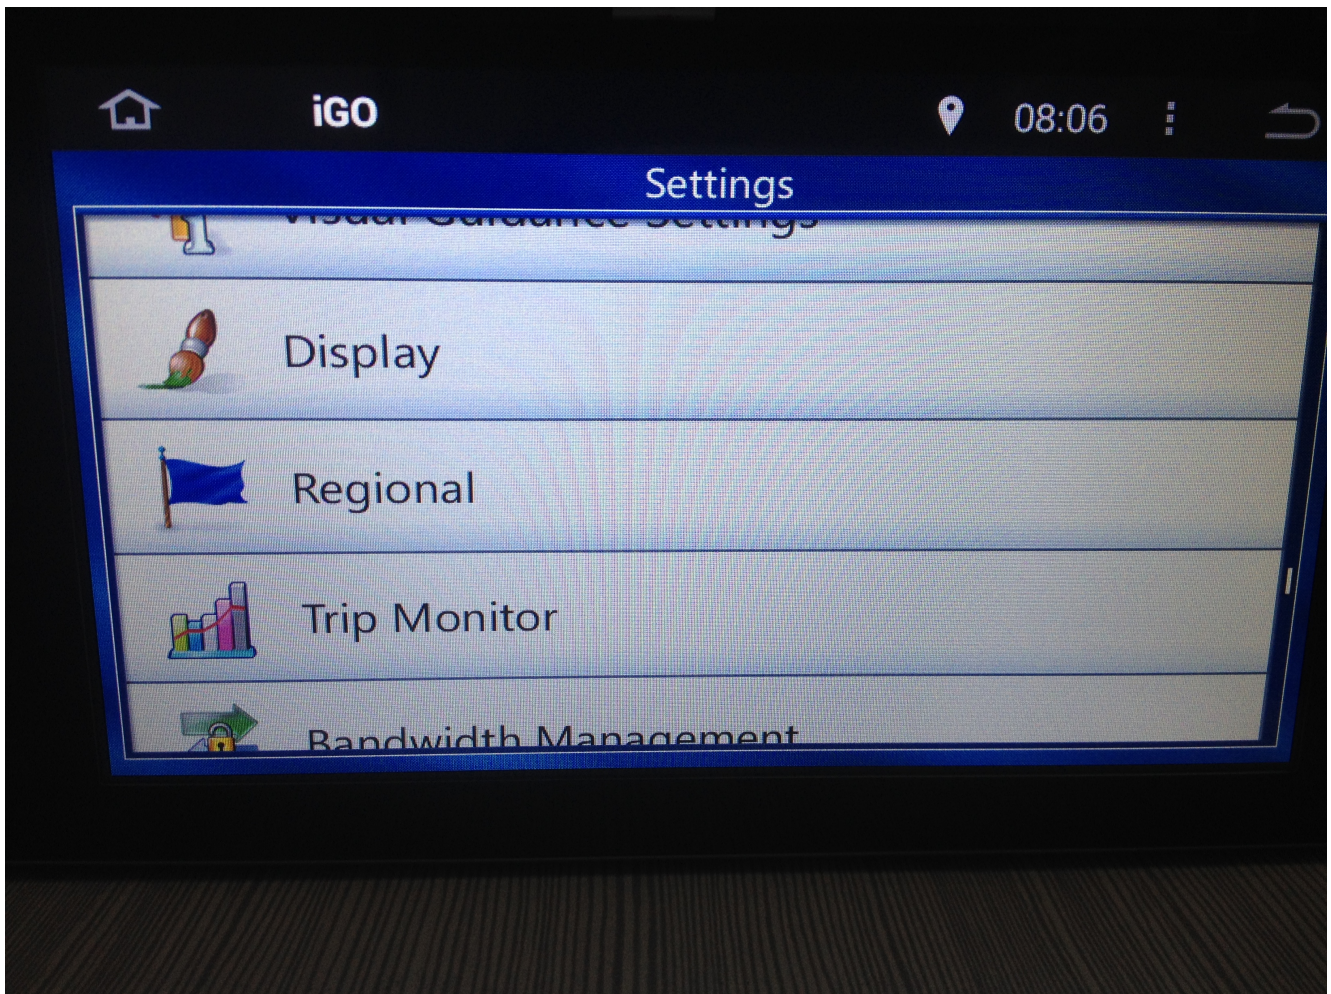

# Changing the navigation from metric to us standered in the IGO app

Regional

Program Language Eng

Units and Formats

iGO

08:07