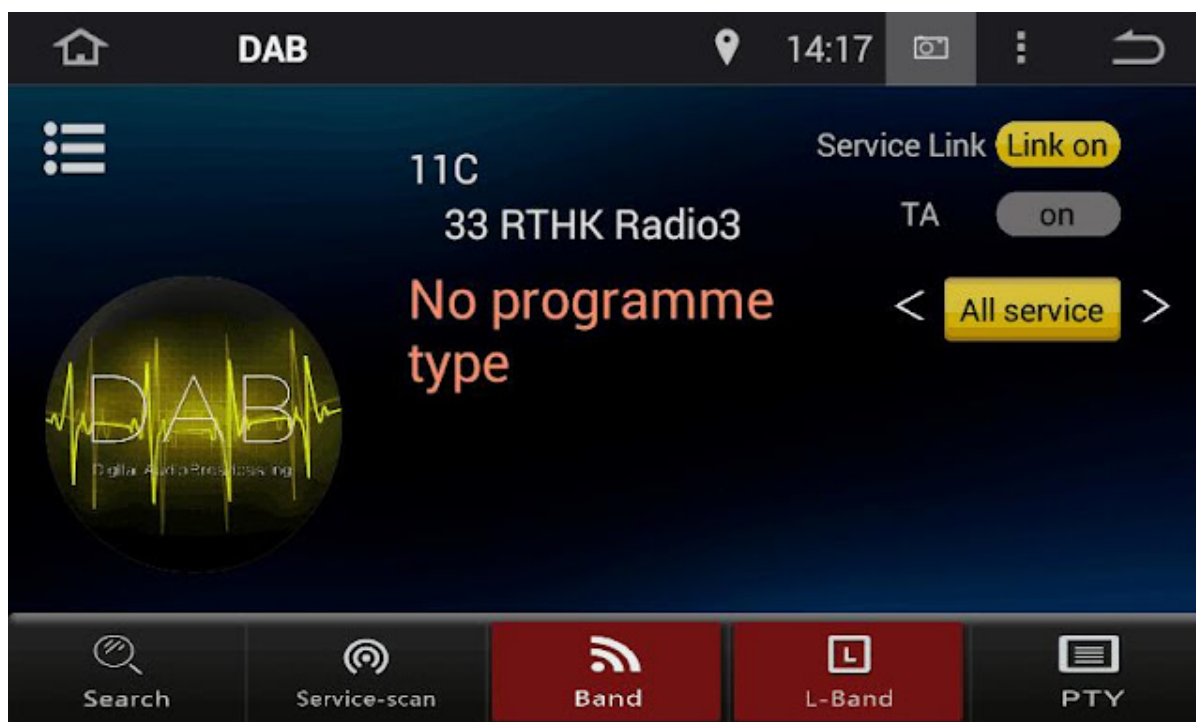

How to Use DAB Box on Pumpkin Android Car GPS DVD Player

Hi all, today we are going to share an experience on how to use the [DAB box](#) on [Pumpkin DAB Android](#) devices.

First of all, you need to make sure that your Pumpkin Android car dvd players supports this function. Or even if you connected the DAB box and installed the DAB app, it won't work, cause the item itself do not support that. You may contact the seller or checking the ads poster to find out. As the DAB box is special manufactured for some of these special Pumpkin Android car dvd players, so you can't use other DAB app on it. Normally the DAB radio app is default installed into the device by the factory. But if you can't find it, please go to application center, find the OEM app, enter into it and find the DAB apk file to install. You can also download it from [HERE](#) to install.

And also please make sure your DAB menu is the same as the following one, because the previous old version with different UI is with some bugs, and it has already been fixed in the new version.

Below is a reference video for you.