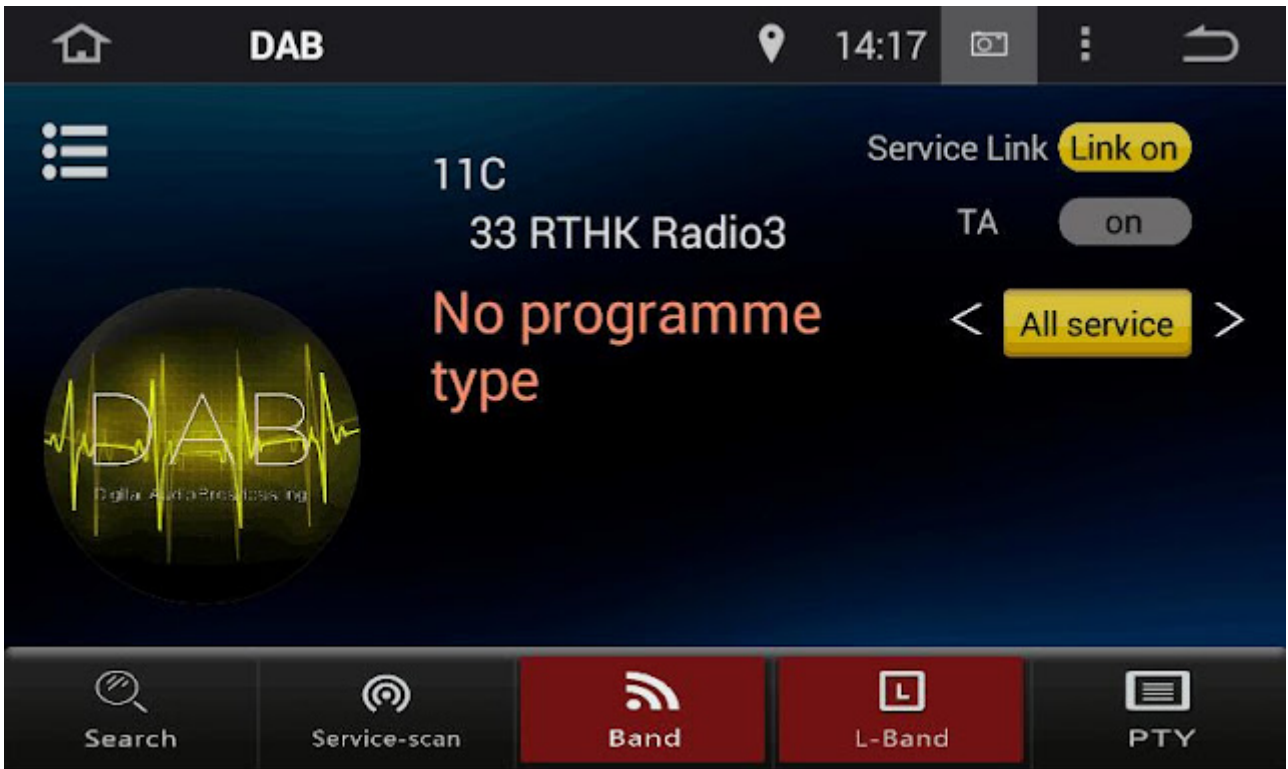

How to Use DAB Box on Pumpkin Android Car GPS DVD Player

Hi all, today we are going to share an experience on how to use the [DAB box](#) on [Pumpkin DAB Android](#) devices.

First of all, you need to make sure that your Pumpkin Android car dvd players supports this function. Or even if you connected the DAB box and installed the DAB app, it won't work, cause the item itself do not support that. You may contact the seller or checking the ads poster to find out. As the DAB box is special manufactured for some of these special Pumpkin Android car dvd players, so you can't use other DAB app on it. Normally the DAB radio app is default installed into the device by the factory. But if you can't find it, please go to application center, find the OEM app, enter into it and find the DAB apk file to install. You can also download it from [HERE](#) to install.

And also please make sure your DAB menu is the same as the following one, because the previous old version with different UI is with some bugs, and it has already been fixed in the new version.

Below is a reference video for you.