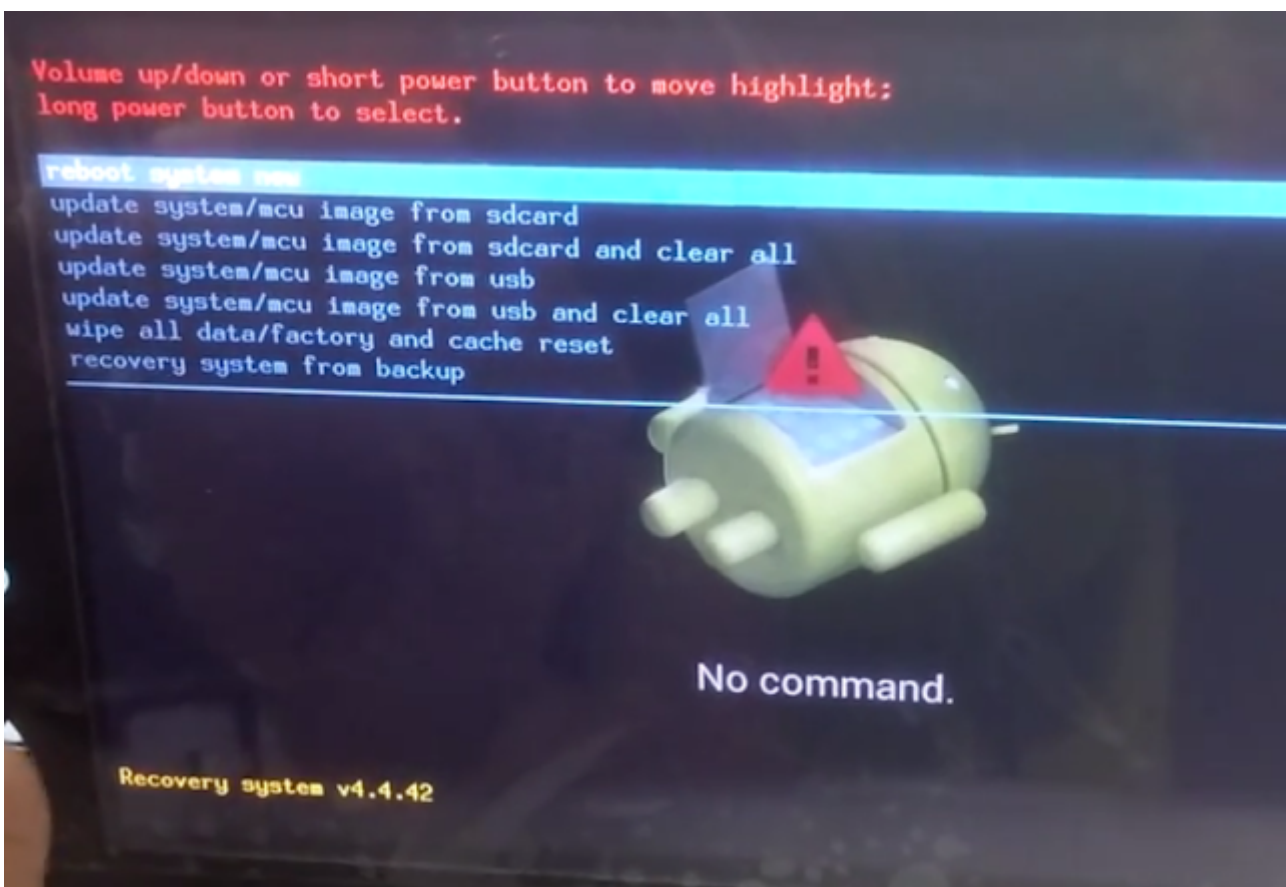

# How to Restore or Update the Firmware of Pumpkin Android Car GPS Radio

Situation 1:

If your [android](#) device from [Pumpkin](#) can still turn on to the main menu without problem, then you just need to download the firmware, normally it is just a single file with name “update.img”, just copy the file into an empty (micro)SD card, make sure the file is in root of the card.(ie, when you open the card, the file is directly located there)

Then please turn on the HU to main menu, insert the (micro)SD card into the GPS slot of the HU, please go to setting-about machine to click system update option manually, then the mini window will show.

Below is a short tutorial video to show you the whole process.

Warning:

Please DO NOT disconnect power or do other operation to the radio while updating, or the HU will be damaged. Any artificial damage to the HU will void the warranty.

## Situation 2:

If unfortunately the HU is already do not turn on to main menu, but stuck in the boot logo menu, then you may need to go to the Android recovery mode to install the system. First please also make sure you inserted the update card into the GPS slot of the HU. Just press the power button and the RST button, keep them about 5 seconds, after that, release the RST hole, then loosen power button, the HU will automatically enter into the recovery mode.