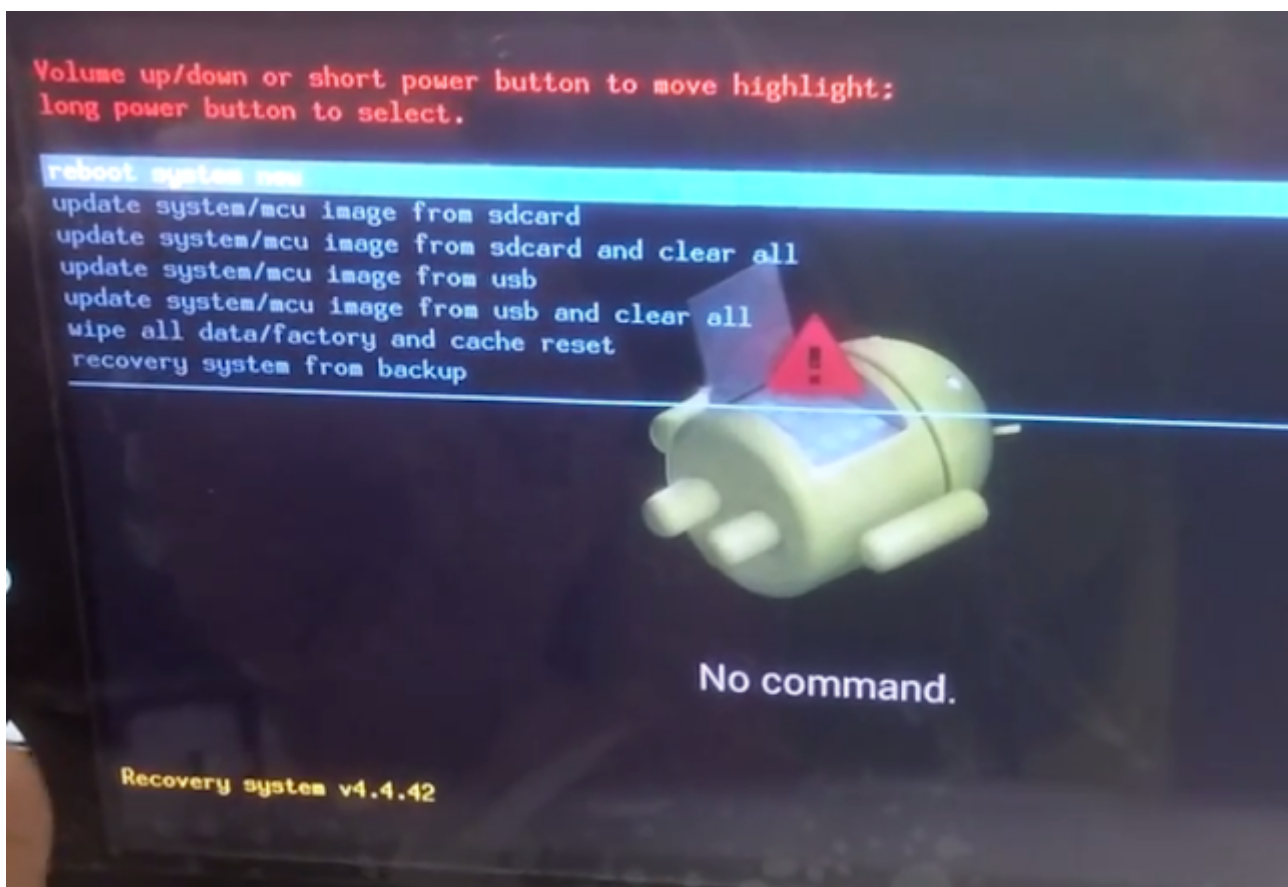

# How to Restore or Update the Firmware of Pumpkin Android Car GPS Radio

Situation 1:

If your [android](#) device from [Pumpkin](#) can still turn on to the main menu without problem, then you just need to download the firmware, normally it is just a single file with name “update.img”, just copy the file into an empty (micro)SD card, make sure the file is in root of the card.(ie, when you open the card, the file is directly located there)

Then please turn on the HU to main menu, insert the (micro)SD card into the GPS slot of the HU, please go to setting-about machine to click system update option manually, then the mini window will show.

Below is a short tutorial video to show you the whole process.

Warning:

Please DO NOT disconnect power or do other operation to the radio while updating, or the HU will be damaged. Any artificial damage to the HU will void the warranty.

## Situation 2:

If unfortunately the HU is already do not turn on to main menu, but stuck in the boot logo menu, then you may need to go to the Android recovery mode to install the system. First please also make sure you inserted the update card into the GPS slot of the HU. Just press the power button and the RST button, keep them about 5 seconds, after that, release the RST hole, then loosen power button, the HU will automatically enter into the recovery mode.