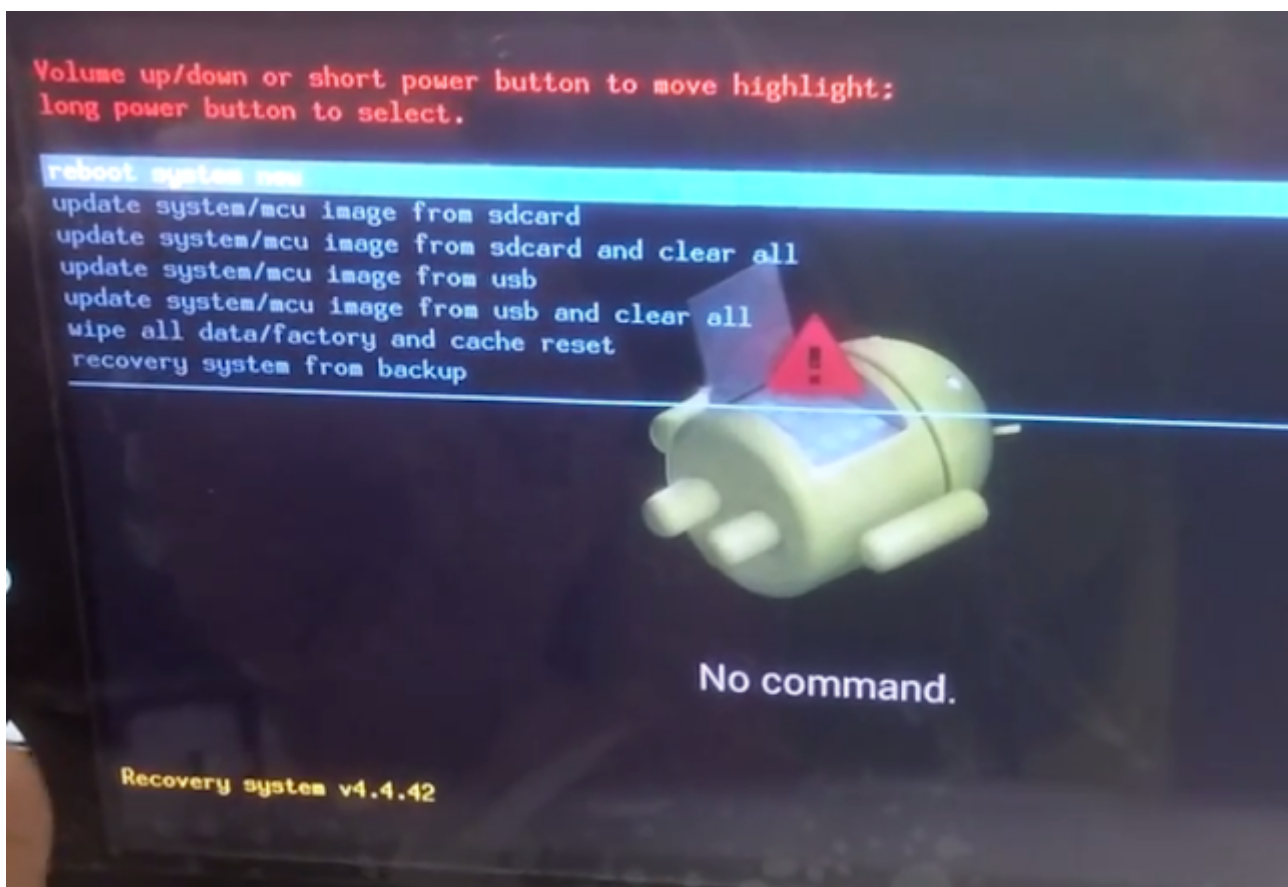

How to Restore or Update the Firmware of Pumpkin Android Car GPS Radio

Situation 1:

If your [android](#) device from [Pumpkin](#) can still turn on to the main menu without problem, then you just need to download the firmware, normally it is just a single file with name “update.img”, just copy the file into an empty (micro)SD card, make sure the file is in root of the card.(ie, when you open the card, the file is directly located there)

Then please turn on the HU to main menu, insert the (micro)SD card into the GPS slot of the HU, please go to setting-about machine to click system update option manually, then the mini window will show.

Below is a short tutorial video to show you the whole process.

Warning:

Please DO NOT disconnect power or do other operation to the radio while updating, or the HU will be damaged. Any artificial damage to the HU will void the warranty.

Situation 2:

If unfortunately the HU is already do not turn on to main menu, but stuck in the boot logo menu, then you may need to go to the Android recovery mode to install the system. First please also make sure you inserted the update card into the GPS slot of the HU. Just press the power button and the RST button, keep them about 5 seconds, after that, release the RST hole, then loosen power button, the HU will automatically enter into the recovery mode.