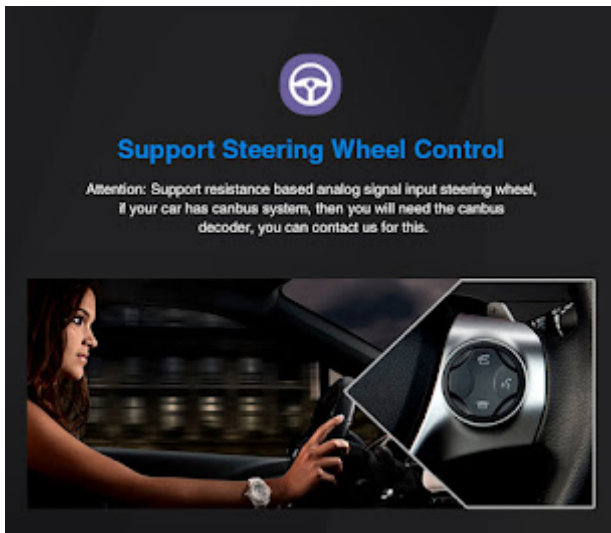

Android 11

The Latest Android operation system, Quad Core, ensure smooth operation and faster response.

WiFi & GPS Navigation

With wifi connected, you can download any App, use online map, watch online video. Steering Wheel Control.

Steering Wheel Control

Support steering wheel button study, more convenient to realize hands-free remote control.

Fast-boot

After the installation, this car stereo only need about 1 second to finish booting from the 2nd time. (Other car stereo typically take 30 seconds)