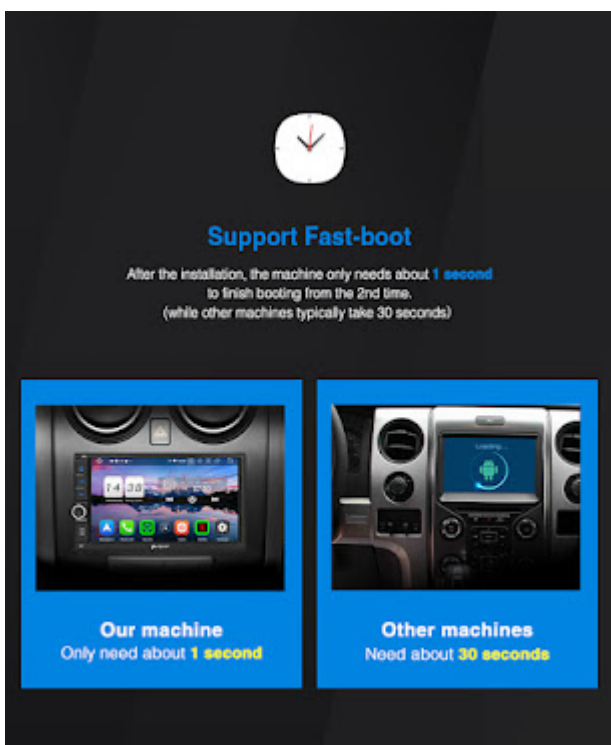

Android 11

The Latest Android operation system, Quad Core, ensure smooth operation and faster response.

WiFi & GPS Navigation

With wifi connected, you can download any App, use online map, watch online video. Steering Wheel Control.

Steering Wheel Control

Support steering wheel button study, more convenient to realize hands-free remote control.

Fast-boot

After the installation, this car stereo only need about 1 second to finish booting from the 2nd time. (Other car stereo typically take 30 seconds)