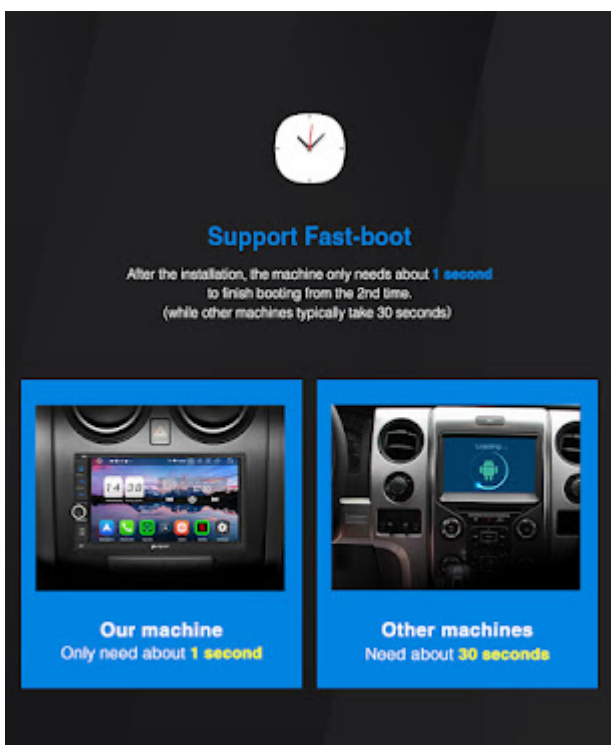

### **Android 11**

The Latest Android operation system, Quad Core, ensure smooth operation and faster response.

### **WiFi & GPS Navigation**

With wifi connected, you can download any App, use online map, watch online video. Steering Wheel Control.

## Steering Wheel Control

Support steering wheel button study, more convenient to realize hands-free remote control.