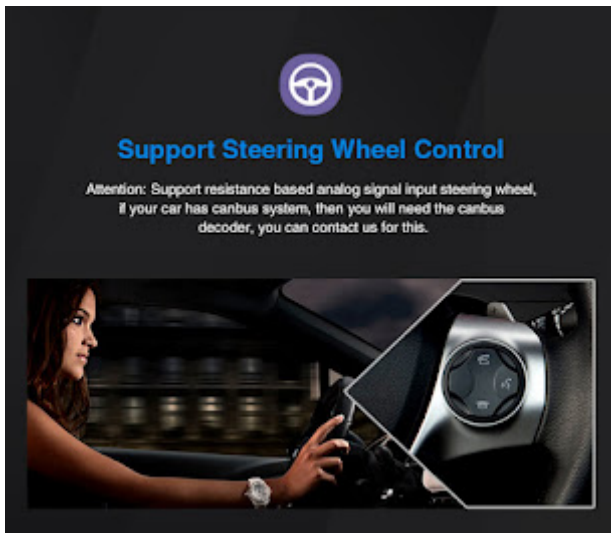

### **WiFi & GPS Navigation**

With wifi connected, you can download any App, use online map, watch online video. Steering Wheel Control.