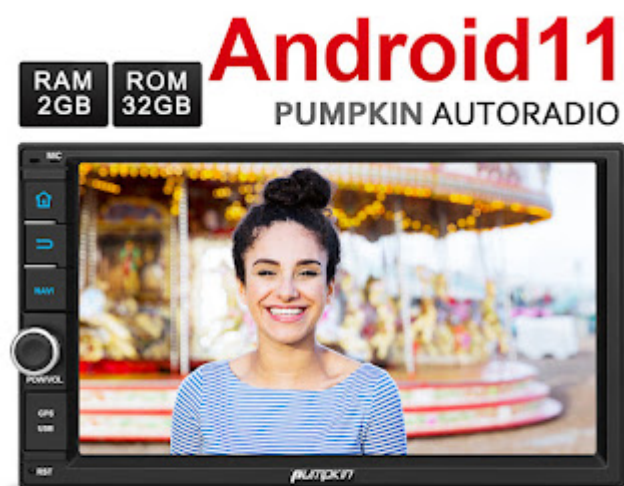

# Pumpkin Latest Android 11 Car Stereo - Shop Low Prices & Top Brands

□Android 11 Car Radio□Fits for All Universal 2Din Cars. The Latest Android operation system, 4-Quad Core,2GB RAM and 32GB flash memory, ensure smooth operation and faster response. Capacitive touch screen with high resolution 1080P, larger and clearer screen.

□Phone Mirror Link Function□ This touch screen car radio support mirror link function of most of the phone , easily connect and sync your phone any content to the large screen.

□Bluetooth & FM Radio□Support hands-free calling, Phonebook calling records download, audio stream music. Built-in microphone, making your call more clear. radio with high-quality stereo, which can search channels in full-automatic ways, semiautomatic way and accurate adjustment way.