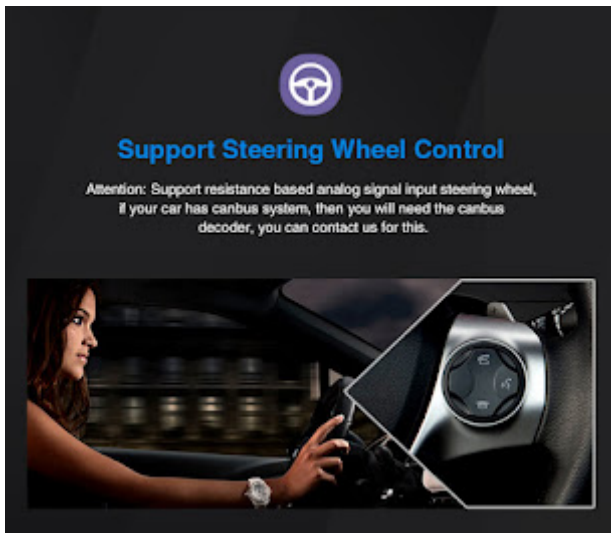

Steering Wheel Control

Support steering wheel button study, more convenient to realize hands-free remote control.