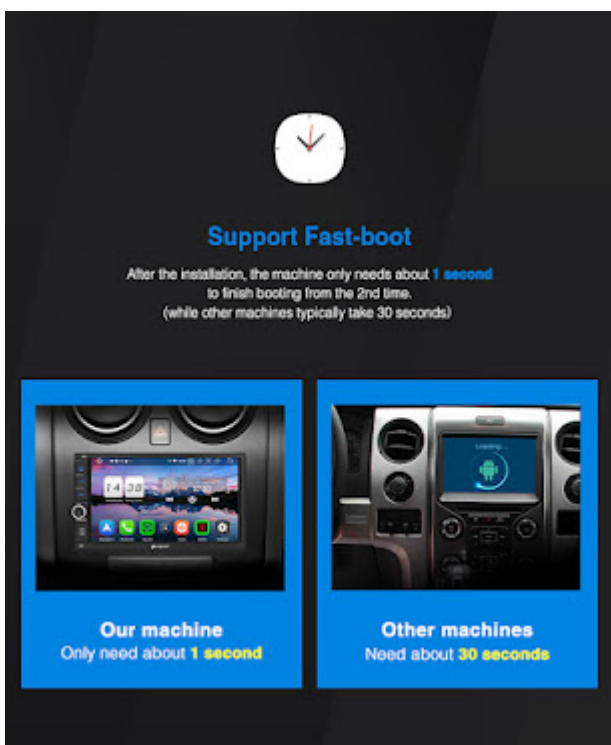

## Android 11

The Latest Android operation system, Quad Core, ensure smooth operation and faster response.

## WiFi & GPS Navigation

With wifi connected, you can download any App, use online map, watch online video. Steering Wheel Control.

## Steering Wheel Control

Support steering wheel button study, more convenient to realize hands-free remote control.